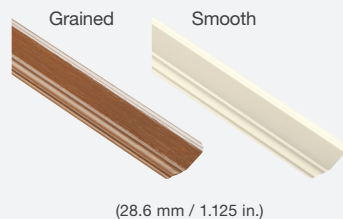

Simulated Divided Lite (SDL) Bar Options

GBG Bar Options

GBG Color Options

Black GBGs now available in select grid patterns.

*Available in Special Quote Program.

Note: See your Therma-Tru seller or visit www.thermatru.com for details on available product sizes and options, limited warranties and exclusions, riders and ENERGY STAR qualified products.