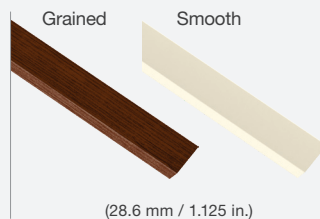

Simulated Divided Lite (SDL) Bar Options

GBG Bar Options

GBG Color Options

Black GBGs now available in select grid patterns.

*Available in Special Quote Program.

Note: See your Therma-Tru seller or visit www.thermatru.com for details on available product sizes and options, limited warranties and exclusions, riders and ENERGY STAR qualified products.