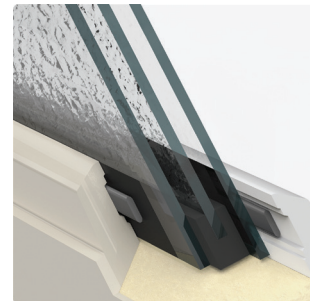

Privacy & Textured Glass Options with Triple-Pane Construction

For just the right balance of privacy and natural light, textured glass options provide a smart solution.

Triple-Pane Flush-Glazed Glass

NEW

Reeded (XK)

Glass Privacy Rating

Geometric (XG)

Glass Privacy Rating

Chinchilla (XJ)

Glass Privacy Rating

Satin Etch (XE)

Glass Privacy Rating

Rainglass (XR)

Glass Privacy Rating

Chord (XC)

Glass Privacy Rating

Granite (XN)

Glass Privacy Rating

Glass Privacy Rating Scale

1 2 3 4 5 6 7 8 9 10

Clear

Opaque