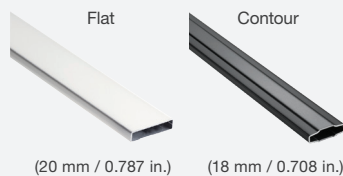

GBG Bar Options