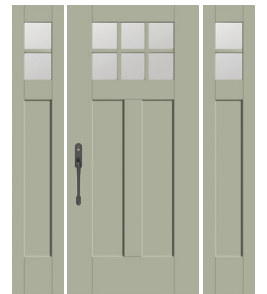

European

Craftsman

Front Entry

S2250

FC755 / 2000XJSL

S2105 / S92SL

S4816 / S4812SL

Patio