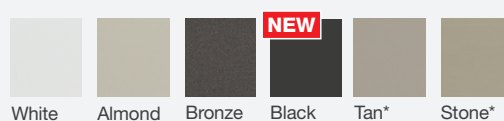

Glass Privacy Rating Scale

1 2 3 4 5 6 7 8 9 10

Clear

Opaque

Choose Your Divided Lites

Complete your entry with divided lites. Tailor the look with different texture, profile and color choices to coordinate with window patterns – from Colonial and Craftsman, to Prairie and Modern.

Simulated Divided Lite (SDL) Bar Options

GBG Bar Options

GBG Color Options

Black GBGs now available in select grid patterns.

*Available in Special Quote Program.

Note: See your Therma-Tru seller or visit www.thermatru.com for details on available product sizes and options, limited warranties and exclusions, riders and ENERGY STAR qualified products.