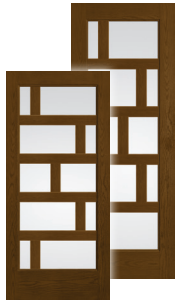

Oak

FC685L
* 2
2'6" x 6'8"
2'8" x 6'8"
3'0" x 6'8"