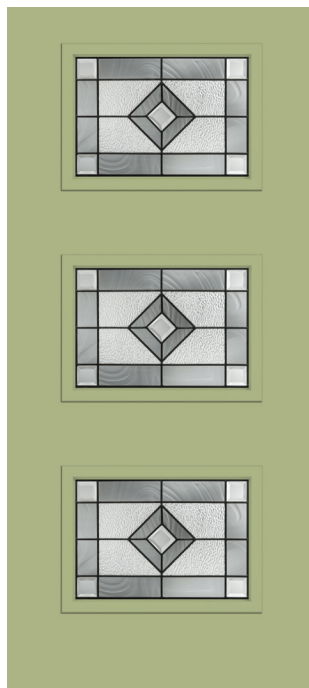

Pulse Echo, Pembridge Glass with Scrolled Lite Frame, Door - S8LPB

Pulse Línea, Salinas Glass with Scrolled Lite Frame, Door - S1SA

Pulse Ari, Geometric Glass with Scrolled Lite Frame, Door - FCM2XG

Mid-Century Modern

Pulse Línea, Axis Glass with Flat Lite Frame, Door – S1RAX

Pulse Echo, Rainglass with Flat Lite Frame, Door – FC4XR

Pulse Ari, Pembridge Glass with Flat Lite Frame, Door – S2PB

Applaud progress in design.