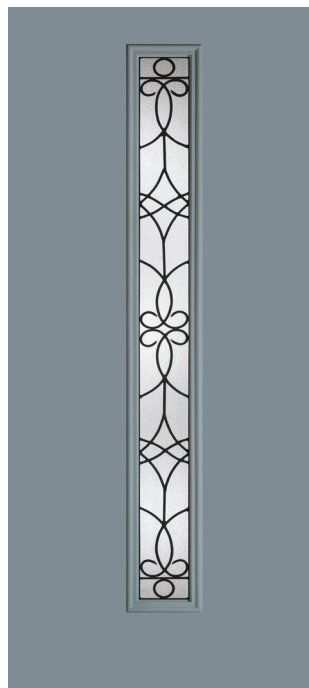

Pulse Línea, Reeded Glass with Flat Lite Frame, Door – S1RXK

Pulse Echo, Granite Glass with Flat Lite Frame, Door – S5LXN

Retrospective

Pulse Echo, Low-E Glass with Scrolled Lite Frame, Door – S9RCL

Pulse Ari, Satin Etch Glass with Scrolled Lite Frame, Door – S2XE

Pulse Linea, Riserva Glass with Scrolled Lite Frame, Door – FC1LRS

Turn back
the clock.

Vintage style turns back the clock. Kitsch is cool again. Retro glamour comes to life in furniture and décor in luxe fabrics and vibrant colors that relive the imagination of the 1950s, 60s and 70s.

Pulse Echo, Pembridge Glass with Scrolled Lite Frame, Door - S8LPB

Pulse Línea, Salinas Glass with Scrolled Lite Frame, Door - S1SA

Pulse Ari, Geometric Glass with Scrolled Lite Frame, Door - FCM2XG

Mid-Century Modern