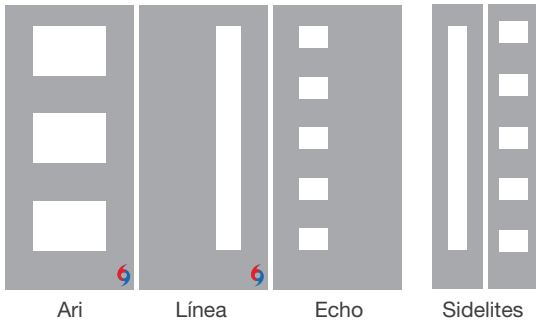

It's your decision, by design.

1 Start with a style.

Combine doors and sidelites to create an entrance that fits your vision.