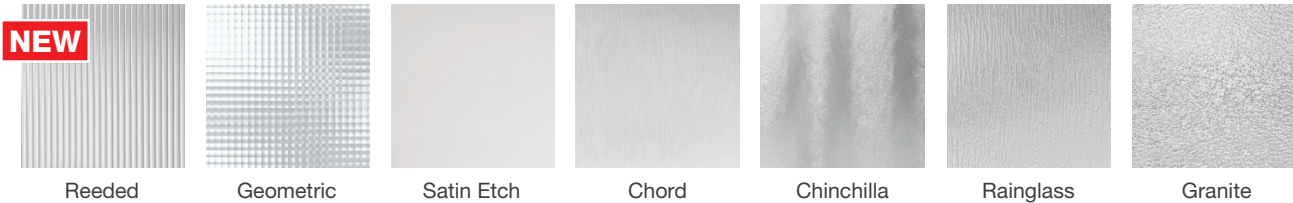

Privacy & Textured Glass

Available for all Pulse door styles.