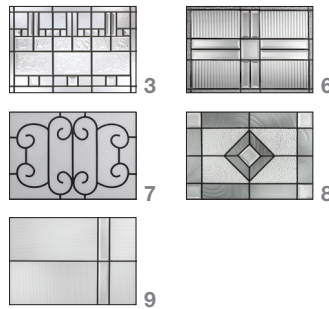

It's your decision, by design.

1 Start with a style.

Combine doors and sidelites to create an entrance that fits your vision.

2 Choose a material.

Each style is available in any of these material choices.

3 Select a glass.

Find an available glass design to complete the statement you want to make.

Privacy & Textured Glass

Available for all Pulse door styles.

Low-E Also Available.

Decorative Glass

Available for Línea.

Available for Ari.

Available for Echo.

- 1 Blackstone™
- 2 Crystalline™
- 3 Sedona
- 4 Salinas™
- 5 Avonlea™
- 6 Saratoga™
- 7 Riserva™
- 8 Pembroke™
- 9 Axis™

4 Then select a frame.

Choose the flat profile for modern appeal or scrolled profile for vintage style.