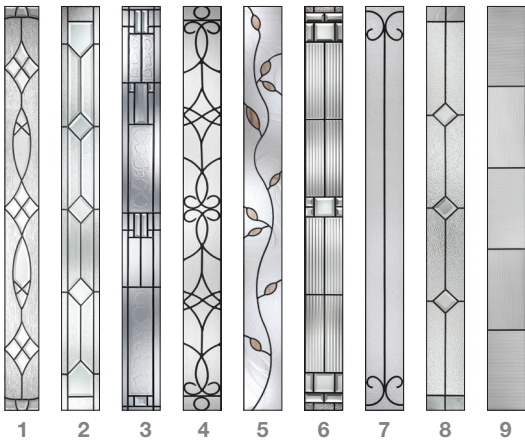

3 Select a glass.

Find an available glass design to complete the statement you want to make.

Privacy & Textured Glass

Available for all Pulse door styles.

Low-E Also Available.

Decorative Glass

Available for Línea.

Available for Ari.

Available for Echo.

- 1 Blackstone™
- 2 Crystalline™
- 3 Sedona
- 4 Salinas™
- 5 Avonlea™
- 6 Saratoga™
- 7 Riserva™
- 8 Pembroke™
- 9 Axis™

4 Then select a frame.

Choose the flat profile for modern appeal or scrolled profile for vintage style.