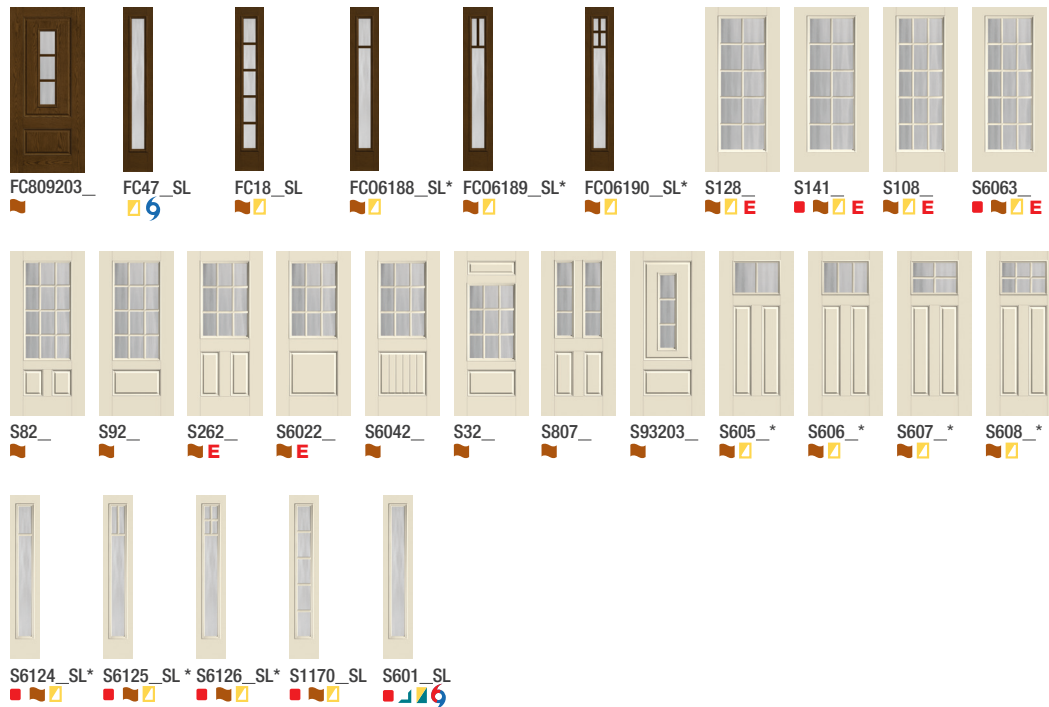

Single Door Solutions

3'0" x 6'8" Door with 10" x 6'8" Sidelites
 (For example only, all sidelite images are shown in 14" width.)

EnLiten™ Flush-Glazed Privacy & Textured Glass with Divided Lites

Smooth-Star.

EnLiten™ Flush-Glazed Privacy & Textured Glass

Smooth-Star.

Privacy & Textured Glass with Divided Lites

Fiber-Classic Oak

Smooth-Star

Key

- No Stile Lines
- ▲ Flush-Glazed Glass with Detailed Sticking (FG)
- ▲ Flush-Glazed Glass with Square Sticking (FG)
- ◆ Black Nickel Caming (1D)
- Simulated Divided Lites (SDL)
- Simulated Divided Lites (SDLF1)
- Simulated Divided Lites (SDLF2)
- ▲ NEW Scrolled & Flat Advanta Lite Frame
- ▲ NEW Flat Advanta Lite Frame
- ▲ NEW Scrolled Advanta Lite Frame
- 6 WBDR Options
- 6 WBDR / HVHZ Options
- E Elevated 10" Bottom Rail Options

Optional Dentil Shelves***

4-Block Dentil Shelf
Available for all Craftsman-style Fiber-Classic Mahogany Collection doors.

4-Block Dentil Shelf
Available for all Craftsman-style Smooth-Star doors.

Privacy & Textured Glass Options