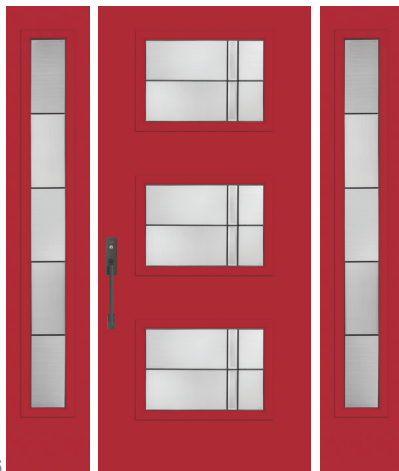

Ari

Note: Ari is a single door solution only.

*Please verify that there is a Therma-Tru product approval for the configuration before buying.
Note: See your Therma-Tru seller or visit www.thermatru.com for details on limited warranties and exclusions, and ENERGY STAR qualified products.