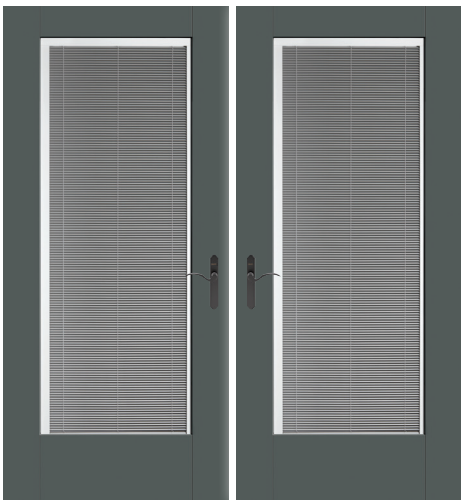

EnLiten™ Flush-Glazed Internal Blinds