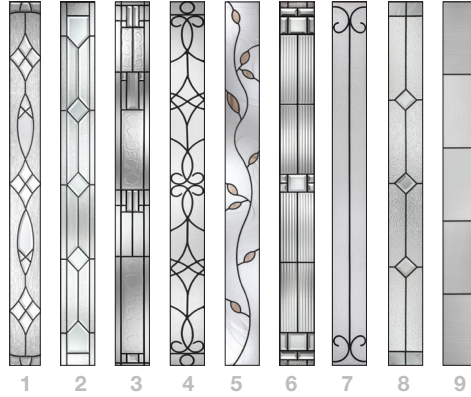

1 Start with a CONFIGURATION.

Combine doors and sidelites to create an entrance that fits your vision.

Double Door Solutions:

Single Door Solutions:

3 Select a GLASS.

Find an available glass design to complete the statement you want to make.

Privacy & Textured Glass

Available for all Pulse doors.

Also Available: Low-E & Clear Glass

Decorative Glass Available for Línea.

- 1 Blackstone.
- 2 Crystalline..
- 3 Sedona
- 4 Salinas.
- 5 Avonlea.
- 6 Saratoga..
- 7 Riserva.
- 8 Pembridge..
- 9 Axis.