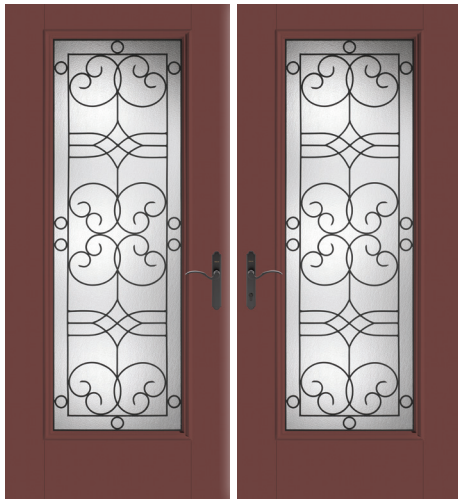

Salinas® x

Note: Product images show exterior side of door.

Key

- No Stile Lines
- Black Nickel Caming (1D)
- ⦿ Brushed Nickel Caming (1C)
- ❖ Brass Caming (1A)
- ✕ Wrought Iron (1W)
- NEW Scrolled & Flat Advanta Lite Frame
- 6 WBDR Options
- 6 WBDR / HVHZ Options
- E Elevated 10" Bottom Rail Options