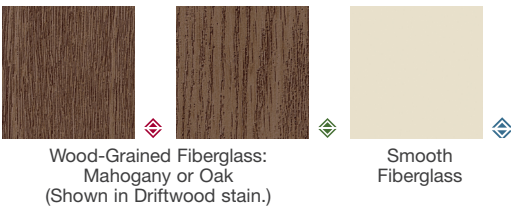

Available for Ari.

Available for Echo.

2 Choose a MATERIAL.

Each style is available in any of these material choices.

4 Then select a FRAME.

Choose the flat profile for modern appeal or scrolled profile for vintage style.