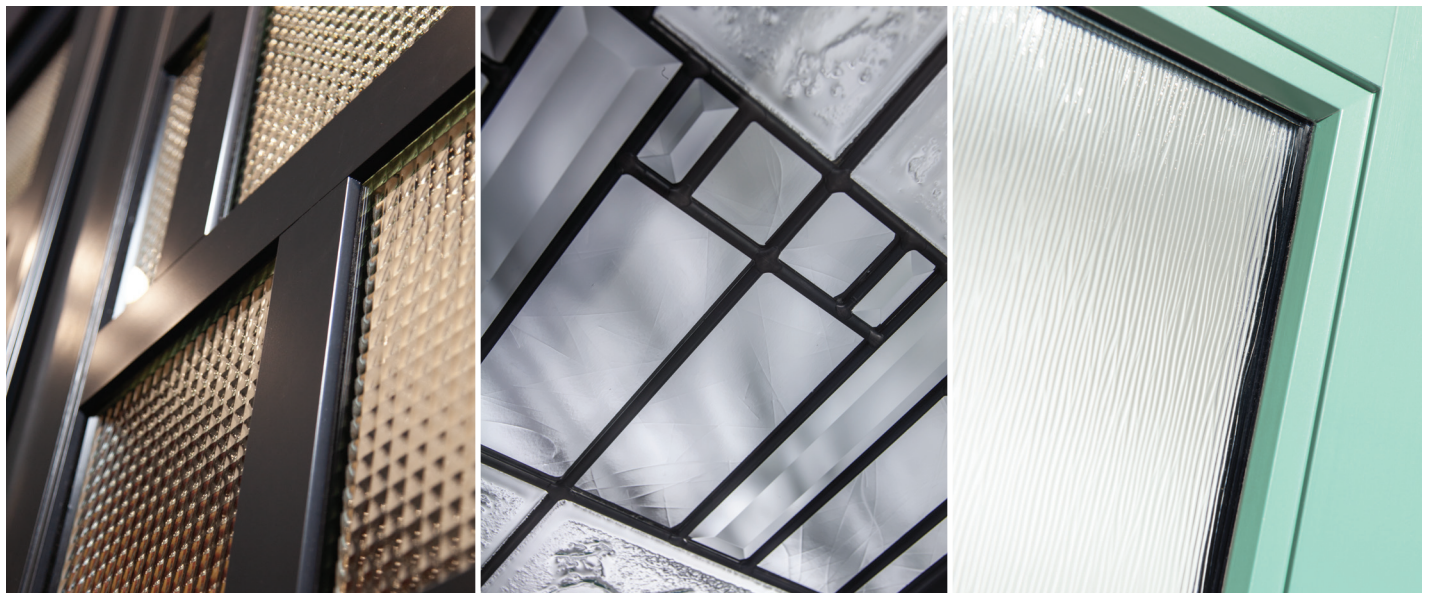

Privacy & Textured Glass Options

Add the code to the blank in the style number for the desired door and glass combination.

- XK = Reeded
- XG = Geometric
- XE = Satin Etch
- XC = Chord
- XJ = Chinchilla
- XR = Rainglass
- XN = Granite