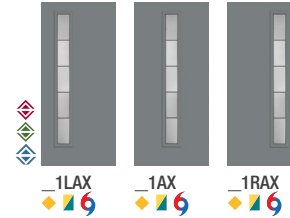

Línea

Key

- ★ Low-E Glass (LE)
- Black Nickel Caming (1D)
- ⋮ Brushed Nickel Caming (1C)
- ❖ Brass Caming (1A)
- ✕ Wrought Iron (1W)
- ▨ NEW Scrolled & Flat Advanta Lite Frame
- 6 WBDR / HVHZ Options

Privacy & Textured Glass Options

- XK = Reeded
- XG = Geometric
- XE = Satin Etch
- XC = Chord
- XJ = Chinchilla
- XR = Rainglass
- XN = Granite

Door Material Options

Find the icon for the material you want. Then add the code to the front of the style number.

- FCM = Mahogany-Grained Fiberglass
- FC = Oak-Grained Fiberglass
- S = Smooth Fiberglass

Blackstone.

Crystalline.

Sedona

Salinas.

Avonlea.

Saratoga.

Riserva.

Pembridge.

Axis.

Privacy & Textured / Clear