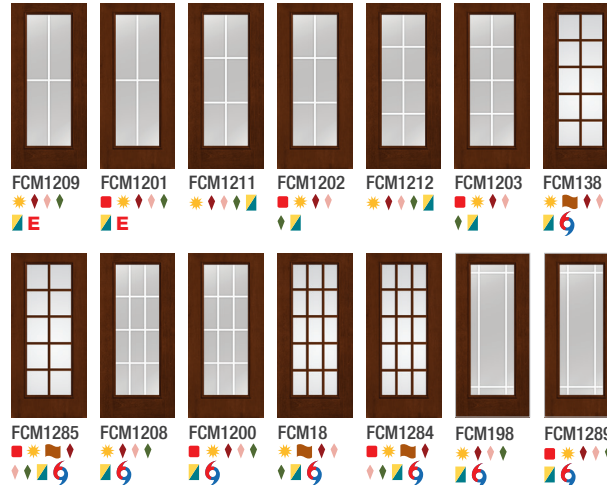

EnLiten™ Flush-Glazed Clear Glass

Smooth-Star.

S2000	S2200	S2100	S4810	S2000SL
☀️ ⚡️ 🔥 E	☀️ ⚡️ 🔥 E	☀️ ⚡️ 🔥 E	☀️ ⚡️ 🔥 E	☀️ ⚡️ 🔥 E

Clear Glass with Divided Lites

Fiber-Classic. Mahogany

Fiber-Classic. Oak

Key

Optional Dentil Shelves**

 4-Block Dentil Shelf
 Available for all Craftsman-style Fiber-Classic Mahogany Collection doors.

 4-Block Dentil Shelf
 Available for all Craftsman-style Smooth-Star doors.

*Not recommended for use behind storm doors or to be painted dark colors, if exposed to direct sunlight.