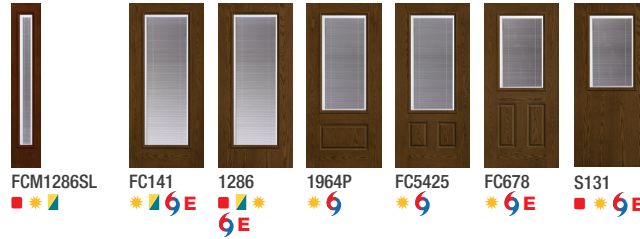

Single Door Solutions

3'0" x 6'8" Door with 10" x 6'8" Sidelites
 (For example only, all sidelite images are shown in 14" width.)

Privacy & Textured Glass

Fiber-Classic. Mahogany

Fiber-Classic. Oak

Smooth-Star.

Internal Blinds

Fiber-Classic. Mahogany

Fiber-Classic. Oak

Smooth-Star.

Key

- No Stile Lines
- ★ Low-E Glass (LE)
- 6 WBDR Options
- 6 WBDR / HVHZ Options
- ⌋ Flat Lite Frame
- ▲ NEW Scrolled & Flat Advanta Lite Frame
- E Elevated 10" Bottom Rail Options

Optional Dentil Shelves**

4-Block Dentil Shelf
Available for all Craftsman-style Fiber-Classic Mahogany Collection doors.

4-Block Dentil Shelf
Available for all Craftsman-style Smooth-Star doors.

Privacy & Textured Glass Options