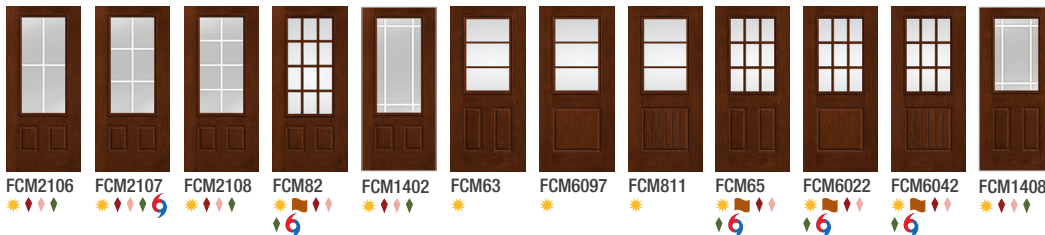

Fiber-Classic. Oak