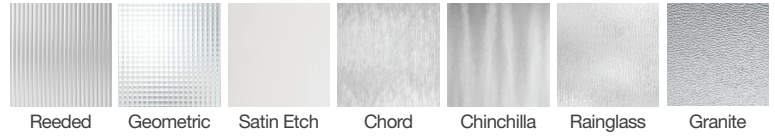

Privacy & Textured Glass

Available for all Pulse doors.

Also Available: Low-E & Clear Glass