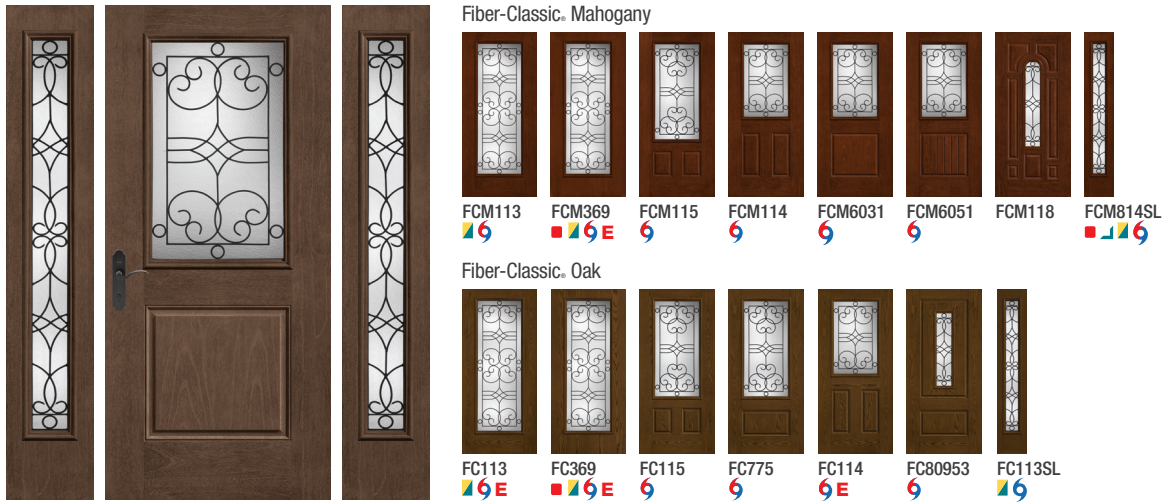

Optional Dentil Shelf*

4-Block Dentil Shelf
Available for all Craftsman-style
Fiber-Classic Mahogany
Collection doors.

Sedona ◆◆

Fiber-Classic. Mahogany

Fiber-Classic. Oak

*Not recommended for use behind storm doors or to be painted dark colors, if exposed to direct sunlight.
Left: Fiber-Classic Mahogany Collection, Blackstone Glass, Door – FCM765; Rainglass, Sidelites – FCM12101XRSL

Single Door Solutions

3'0" x 6'8" Door with 10" x 6'8" Sidelites
(For example only, all sidelite images are shown in 14" width.)

Sedona *Continued*

Smooth-Star.

Salinas®

Note: Product images show exterior side of door.

Optional Dentil Shelves**

4-Block Dentil Shelf
Available for all Craftsman-style Fiber-Classic Mahogany Collection doors.

4-Block Dentil Shelf
Available for all Craftsman-style Smooth-Star doors.

Smooth-Star.