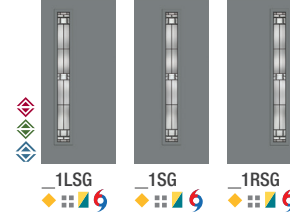

- ◆ FCM = Mahogany-Grained Fiberglass
- ◆ FC = Oak-Grained Fiberglass
- ◆ S = Smooth Fiberglass

Blackstone.

Crystalline.

Sedona

Salinas.

Avonlea.

Saratoga.

Riserva.