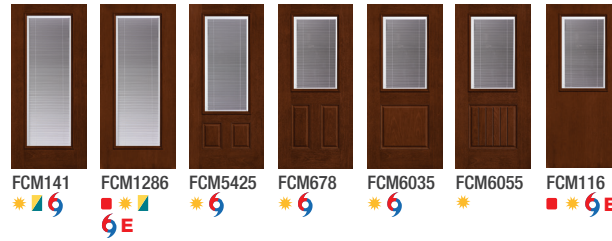

Single Door Solutions

3'0" x 6'8" Door with 10" x 6'8" Sidelites
 (For example only, all sidelite images are shown in 14" width.)

Privacy & Textured Glass

Fiber-Classic. Mahogany

Fiber-Classic. Oak

Smooth-Star.

Internal Blinds

Fiber-Classic. Mahogany

Fiber-Classic. Oak

Smooth-Star.

Key

- No Stile Lines
- ★ Low-E Glass (LE)
- 6 WBDR Options
- 6 WBDR / HVHZ Options
- ⌋ Flat Lite Frame
- ▲ NEW Scrolled & Flat Advanta Lite Frame
- E Elevated 10" Bottom Rail Options

Optional Dentil Shelves**

4-Block Dentil Shelf
Available for all Craftsman-style Fiber-Classic Mahogany Collection doors.

4-Block Dentil Shelf
Available for all Craftsman-style Smooth-Star doors.

Privacy & Textured Glass Options