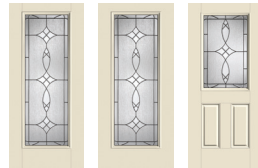

Smooth-Star.

S6002 ■ ■ ■ 9E S310 ■ ■ ■ 9E S6000 ■ ■ ■ 9E