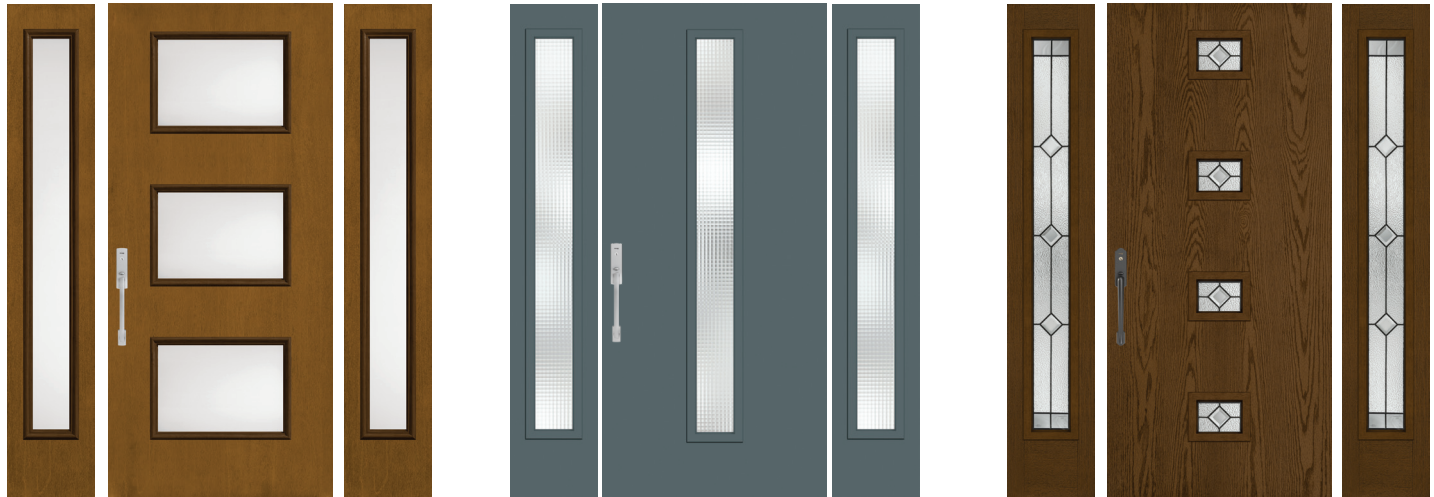

Solid Panel Pair with any 10" sidelite.

Fiber-Classic® Mahogany

Fiber-Classic® Oak

Key

- No Stile Lines
- WBDR Options
- WBDR / HVHZ Options
-

Optional Clavos & Strap Hinges

Smooth-Star®

Pulse® See available door options on page 36.