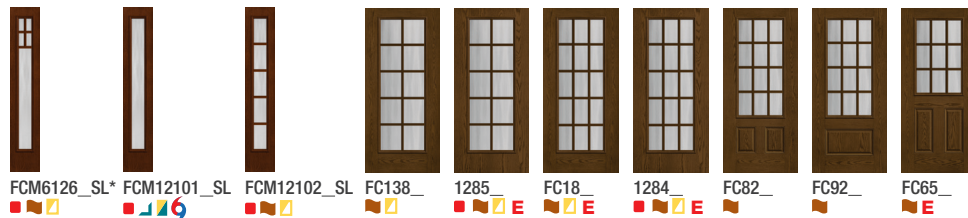

EnLiten™ Flush-Glazed Privacy & Textured Glass

Smooth-Star.

Privacy & Textured Glass with Divided Lites

Fiber-Classic Oak

Smooth-Star

Key

- No Stile Lines
- ▲ Flush-Glazed Glass with Detailed Sticking (FG)
- ▲ Flush-Glazed Glass with Square Sticking (FG)
- ◆ Black Nickel Caming (1D)
- Simulated Divided Lites (SDL)
- Simulated Divided Lites (SDLF1)
- Simulated Divided Lites (SDLF2)
- ▲ NEW Scrolled & Flat Advanta Lite Frame
- ▲ NEW Flat Advanta Lite Frame
- ▲ NEW Scrolled Advanta Lite Frame
- 6 WBDR Options
- 6 WBDR / HVHZ Options
- E Elevated 10" Bottom Rail Options

Optional Dentil Shelves***

4-Block Dentil Shelf
Available for all Craftsman-style Fiber-Classic Mahogany Collection doors.

4-Block Dentil Shelf
Available for all Craftsman-style Smooth-Star doors.

Privacy & Textured Glass Options