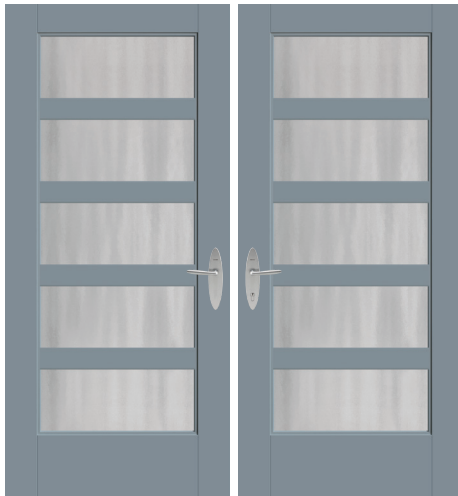

EnLiten™ Flush-Glazed Privacy & Textured Glass with Divided Lites