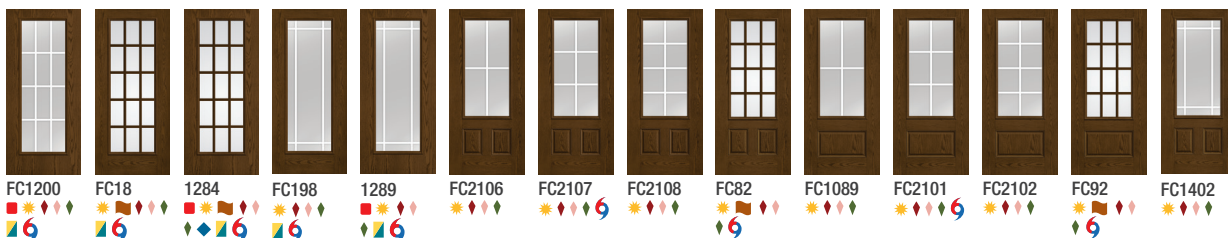

EnLiten™ Flush-Glazed Clear Glass

Smooth-Star.

S2000	S2200	S2100	S4810	S2000SL
☀️ ⚡️ 🔥 E	☀️ ⚡️ 🔥 E	☀️ ⚡️ 🔥 E	☀️ ⚡️ 🔥 E	☀️ ⚡️ 🔥 E

Clear Glass with Divided Lites

Fiber-Classic. Mahogany

Fiber-Classic. Oak

Key

Optional Dentil Shelves**

 4-Block Dentil Shelf
 Available for all Craftsman-style Fiber-Classic Mahogany Collection doors.

 4-Block Dentil Shelf
 Available for all Craftsman-style Smooth-Star doors.

*Not recommended for use behind storm doors or to be painted dark colors, if exposed to direct sunlight.