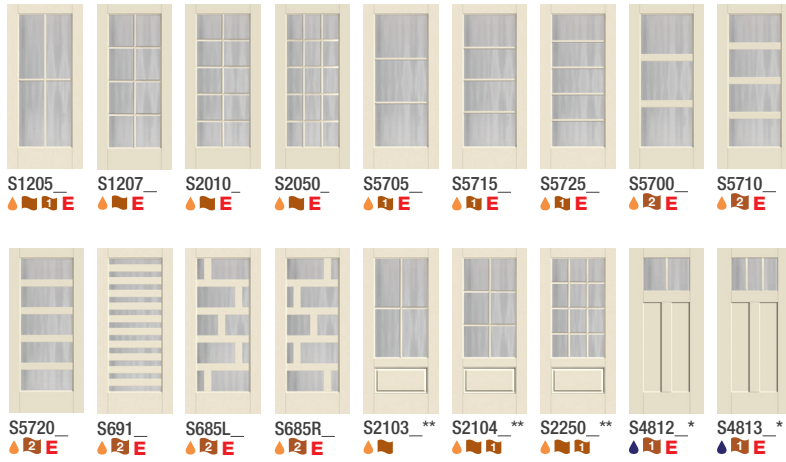

Optional Dentil Shelves**

4-Block Dentil Shelf
 Available for all Craftsman-style Fiber-Classic Mahogany Collection doors.

4-Block Dentil Shelf
 Available for all Craftsman-style Smooth-Star doors.

Smooth-Star.

Frosted Images®

Fiber-Classic. Mahogany

Fiber-Classic. Oak

Smooth-Star.

*Available with flat lite frame or Advanta flat lite frame only.

**Not recommended for use behind storm doors or to be painted dark colors, if exposed to direct sunlight.

Single Door Solutions

3'0" x 6'8" Door with 10" x 6'8" Sidelites
 (For example only, all sidelite images are shown in 14" width.)

EnLiten™ Flush-Glazed Privacy & Textured Glass with Divided Lites

Smooth-Star.