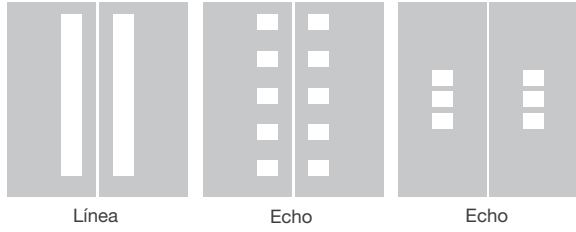

1 Start with a CONFIGURATION.

Combine doors and sidelites to create an entrance that fits your vision.

Double Door Solutions:

Single Door Solutions: