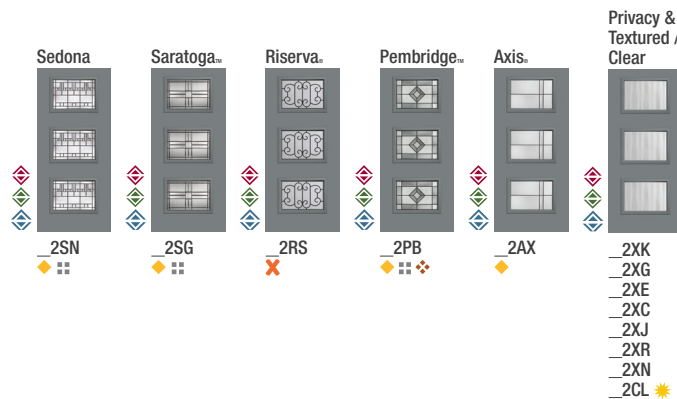

Ari

Note: Ari is a single door solution only.

*Please verify that there is a Therma-Tru product approval for the configuration before buying.
Note: See your Therma-Tru seller or visit www.thermatru.com for details on limited warranties and exclusions, and ENERGY STAR qualified products.