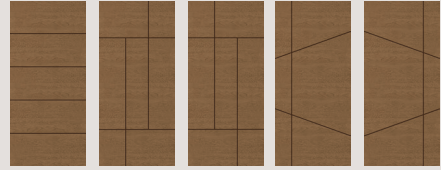

(28.6 mm / 1.125 in.)
Look for the () icon.

Fiber-Classic Smooth-Star

(88.9 mm / 3.5 in.)
Look for the () icon.

GBG Bar Options

Flat
(20 mm / 0.787 in.)

Contour

(18 mm / 0.708 in.)

GBG Color Options

White Almond Bronze Black Tan** Stone**

Double Door Solutions

2'6" x 6'8" Doors

(For example only, all door images are shown in 3'0" width.)

Classic Craft®

Classic Craft. Walnut Grain

CCW1000 9E CCW900L 9 CCW900R 9 CCW901L 9 CCW901R 9 CCW902L 9 CCW902R 9 CCW903 9 CCW904L 9 CCW904R 9