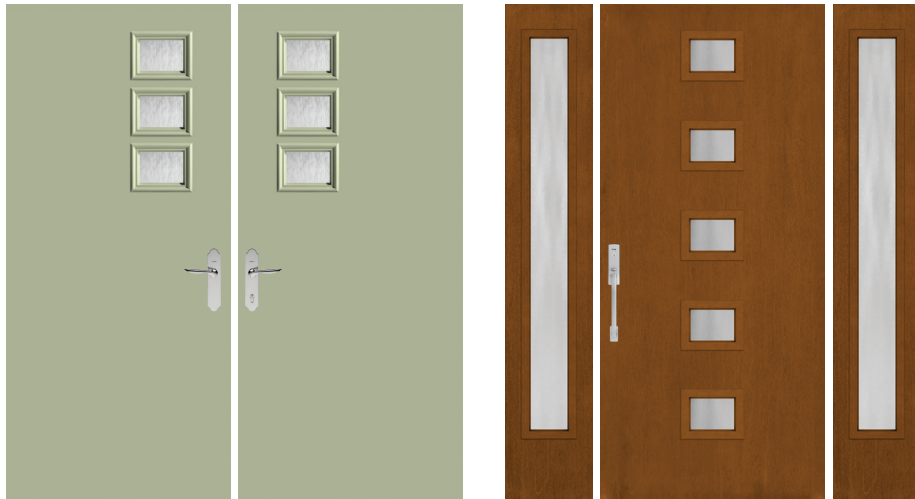

Key

- ★ Low-E Glass (LE)
- Black Nickel Caming (1D)
- ⋮ Brushed Nickel Caming (1C)
- ❖ Brass Caming (1A)
- ✕ Wrought Iron (1W)
- ▨ NEW Scrolled & Flat Advanta Lite Frame
- Ⓜ WBDR / HVHZ Options

Privacy & Textured Glass Options

- XK = Reeded
- XG = Geometric
- XE = Satin Etch
- XC = Chord
- XJ = Chinchilla
- XR = Rainglass
- XN = Granite

Door Material Options

Find the icon for the material you want. Then add the code to the front of the style number.

- FCM = Mahogany-Grained Fiberglass
- FC = Oak-Grained Fiberglass
- S = Smooth Fiberglass

Sidelites

◆ S4570SL ◆ ⋮ 6	◆ S6130SL ◆ ⋮ 6	◆ S604SL ◆ ⋮ 6	◆ S6134SL ✕ ▨ 6	◆ S6127SL ◆ ▨ 6	◆ S602SL ◆ ⋮ 6	◆ S572SL ✕ ▨ 6	◆ S6500SL ◆ ⋮ ❖ 6	◆ S1651SL ◆ ▨ 6	◆ S601_SL S601SL ★ ◆ ▨ 6

◆ FCM808SL ◆ ▨ 6	◆ FCM18101SL ◆ ⋮ 6	◆ FCM816SL ◆ ⋮ 6	◆ FCM814SL ✕ ▨ 6	◆ FCM807SL ◆ ▨ 6	◆ FCM815SL ◆ ⋮ 6	◆ FCM572SL ✕ ▨ 6	◆ FCM6500SL ◆ ⋮ ❖ 6	◆ FCM1651SL ◆ ▨ 6	◆ FCM12101_SL FCM12101SL ★ ◆ ▨ 6