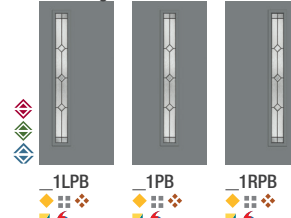

Pembridge.