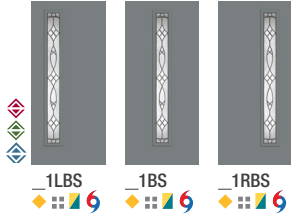

Blackstone.