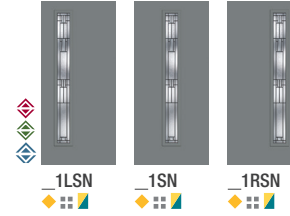

- ◆ FCM = Mahogany-Grained Fiberglass
- ◆ FC = Oak-Grained Fiberglass
- ◆ S = Smooth Fiberglass

Blackstone.

Crystalline.

Sedona

Salinas.

Avonlea.

Saratoga.

Riserva.