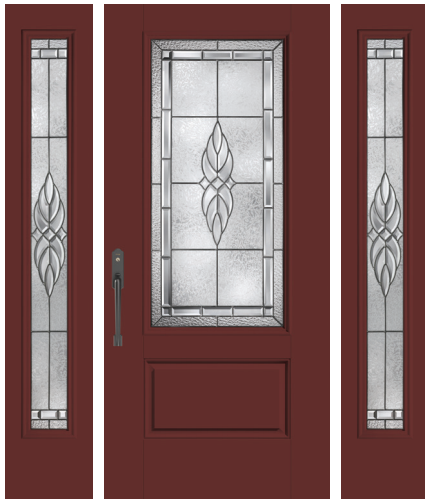

Optional Dentil Shelves**

- 4-Block Dentil Shelf
Available for all Craftsman-style Fiber-Classic Mahogany Collection doors.
- 4-Block Dentil Shelf
Available for all Craftsman-style Smooth-Star doors.

Kensington™ ◆ ⋮