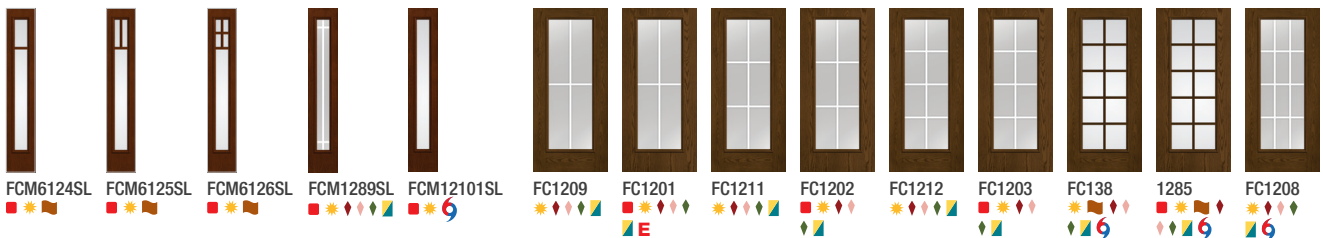

EnLiten™ Flush-Glazed Clear Glass

Smooth-Star.

S2000	S2200	S2100	S4810	S2000SL
☀️ ⚡️ 🔥 E	☀️ ⚡️ 🔥 E	☀️ ⚡️ 🔥 E	☀️ ⚡️ 🔥 E	☀️ ⚡️ 🔥 E

Clear Glass with Divided Lites

Fiber-Classic. Mahogany

Fiber-Classic. Oak

Key

- No Stile Lines
- ★ Low-E Glass (LE)
- ▲ Flush-Glazed Glass with Detailed Sticking (FG)
- ◆ Flush-Glazed Glass with Square Sticking (FG)
- ▭ Simulated Divided Lites (SDL)
- ◇ Flat or Contour White Grilles Between Glass (GBGF / GBGC)
- ◇ Flat or Contour Almond Grilles Between Glass (GBGF / GBGC)
- ◇ Flat or Contour Bronze Grilles Between Glass (GBGF / GBGC)
- ◇ Flat or Contour Black Grilles Between Glass (GBGF / GBGC)
- ◆ Fixed Grilles (FXG)
- ▲ NEW Scrolled & Flat Advanta Lite Frame
- ▲ NEW Scrolled Advanta Lite Frame
- 6 WBDR Options
- 6 WBDR / HVHZ Options
- E Elevated 10" Bottom Rail Options

Optional Dentil Shelves**

 4-Block Dentil Shelf
 Available for all Craftsman-style Fiber-Classic Mahogany Collection doors.

 4-Block Dentil Shelf
 Available for all Craftsman-style Smooth-Star doors.

*Not recommended for use behind storm doors or to be painted dark colors, if exposed to direct sunlight.