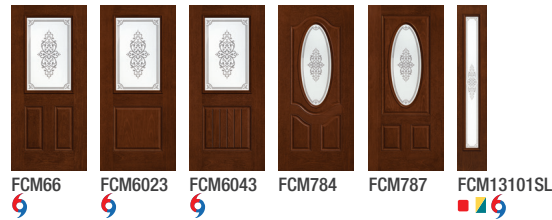

Fiber-Classic. Mahogany