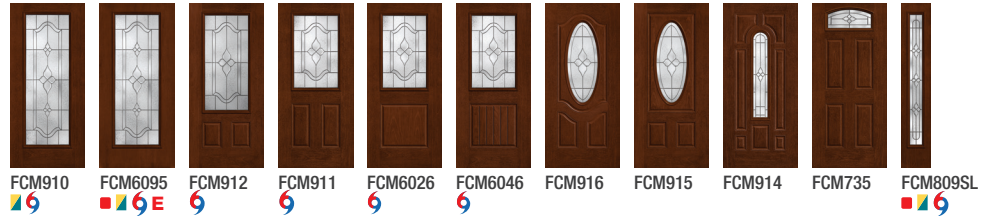

Fiber-Classic. Mahogany

FCM910 FCM6095 FCM912 FCM911 FCM6026 FCM6046 FCM916 FCM915 FCM914 FCM735 FCM809SL