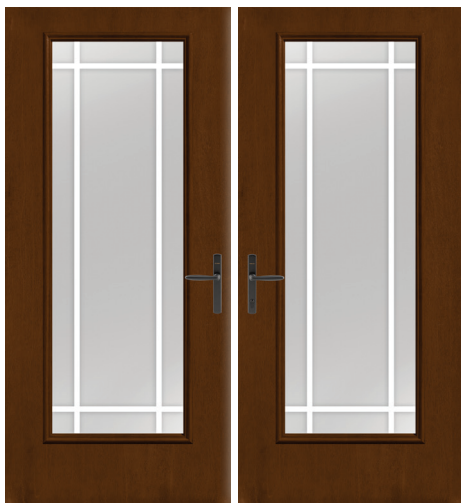

Clear Glass with Divided Lites