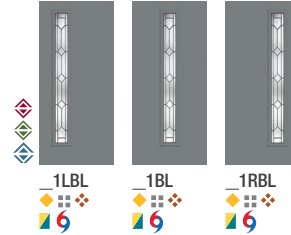

Crystalline.