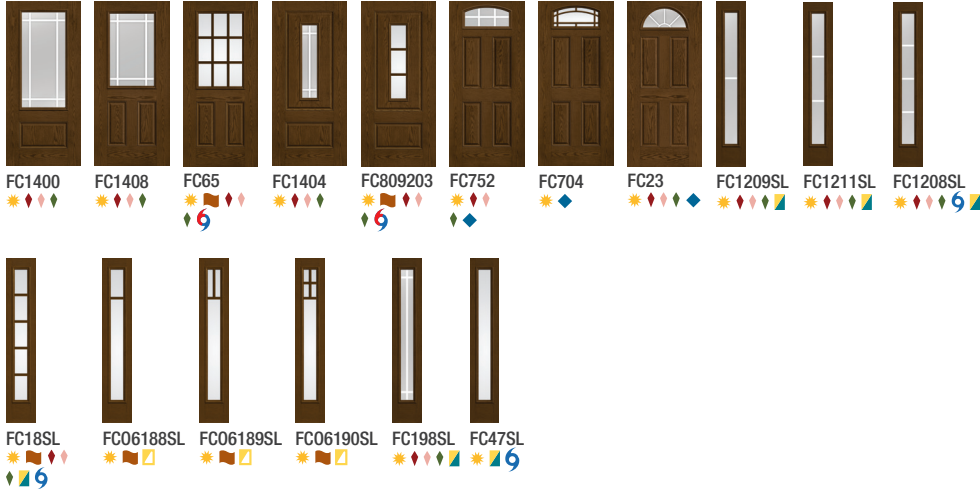

Optional Dentil Shelves**

 4-Block Dentil Shelf
 Available for all Craftsman-style Fiber-Classic Mahogany Collection doors.

 4-Block Dentil Shelf
 Available for all Craftsman-style Smooth-Star doors.

*Not recommended for use behind storm doors or to be painted dark colors, if exposed to direct sunlight.

Single Door Solutions

3'0" x 6'8" Door with 10" x 6'8" Sidelites
(For example only, all sidelite images are shown in 14" width.)

Clear Glass with Divided Lites *Continued*

Smooth-Star.

Clear Glass

Fiber-Classic. Mahogany