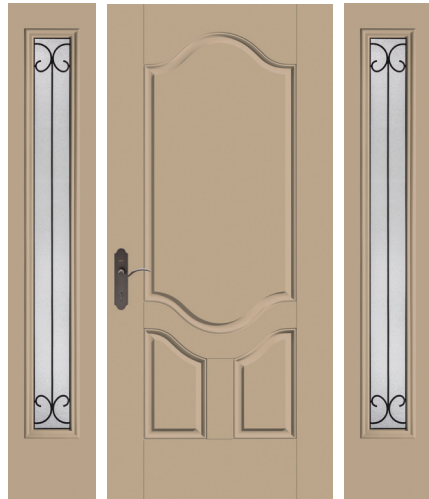

Single Door Solutions

3'0" x 6'8" Door with 10" x 6'8" Sidelites
(For example only, all sidelite images are shown in 14" width.)

Solid Panel Pair with any 10" sidelite.