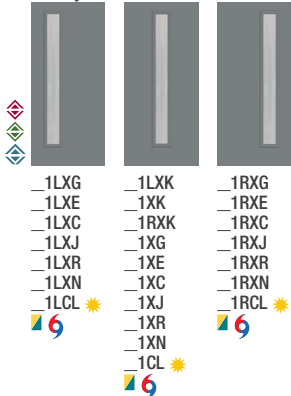

Privacy & Textured / Clear