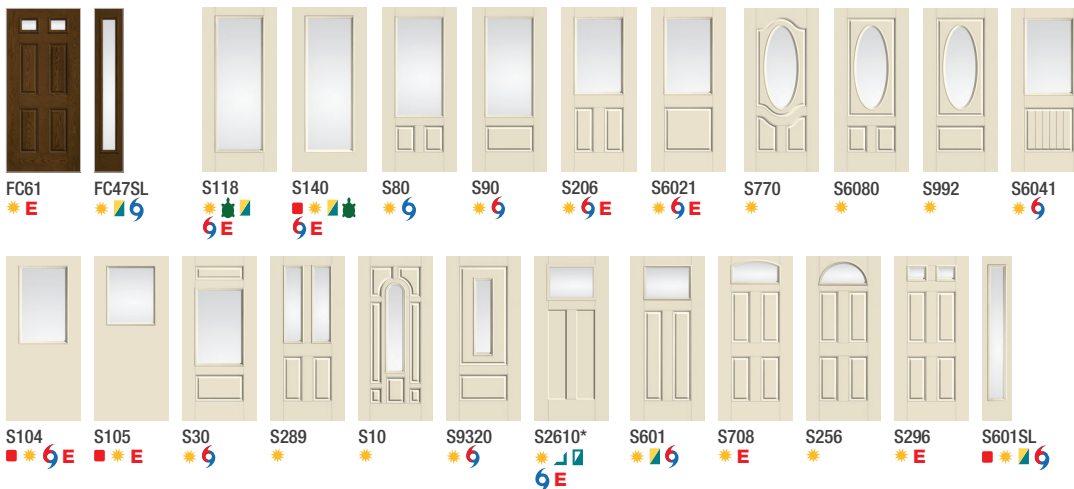

Smooth-Star.

Key

- No Stile Lines
- ★ Low-E Glass (LE)
- 🐢 Turtle Glass
- ▢ Simulated Divided Lites (SDL)
- Flat or Contour White Grilles Between Glass (GBGF / GBGC)
- Flat or Contour Almond Grilles Between Glass (GBGF / GBGC)
- ◊ Flat or Contour Bronze Grilles Between Glass (GBGF / GBGC)
- ◈ Flat or Contour Black Grilles Between Glass (GBGF / GBGC)
- Fixed Grilles (FXG)
- └ Flat Lite Frame
- ▤ NEW Scrolled & Flat Advanta Lite Frame
- ▤ NEW Flat Advanta Lite Frame
- ▤ NEW Scrolled Advanta Lite Frame
- 🌀 WBDR Options
- 🌀 WBDR / HVHZ Options
- E Elevated 10" Bottom Rail Options

Optional Dentil Shelves**

4-Block Dentil Shelf
Available for all Craftsman-style Fiber-Classic Mahogany Collection doors.

4-Block Dentil Shelf
Available for all Craftsman-style Smooth-Star doors.

*Available with flat lite frame or Advanta flat lite frame only.

**Not recommended for use behind storm doors or to be painted dark colors, if exposed to direct sunlight.