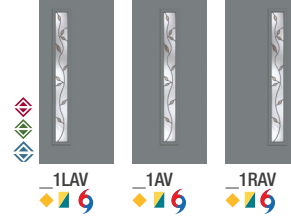

- ◆ FCM = Mahogany-Grained Fiberglass
- ◆ FC = Oak-Grained Fiberglass
- ◆ S = Smooth Fiberglass

Blackstone.

Crystalline.

Sedona

Salinas.

Avonlea.

Saratoga.

Riserva.