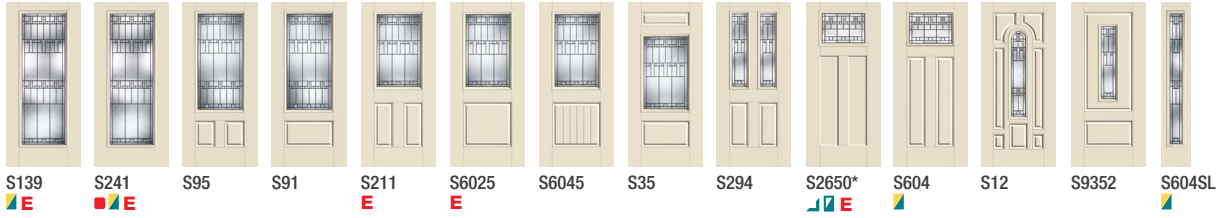

Single Door Solutions

3'0" x 6'8" Door with 10" x 6'8" Sidelites
(For example only, all sidelite images are shown in 14" width.)

Sedona *Continued*

Smooth-Star.