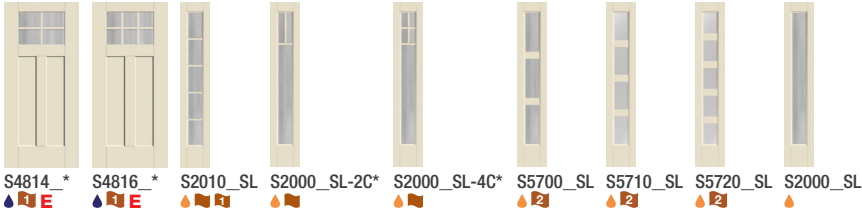

Optional Dentil Shelves**

4-Block Dentil Shelf
 Available for all Craftsman-style Fiber-Classic Mahogany Collection doors.

4-Block Dentil Shelf
 Available for all Craftsman-style Smooth-Star doors.

Smooth-Star.

Single Door Solutions

3'0" x 6'8" Door with 10" x 6'8" Sidelites
 (For example only, all sidelite images are shown in 14" width.)

EnLiten™ Flush-Glazed Privacy & Textured Glass with Divided Lites

Smooth-Star.