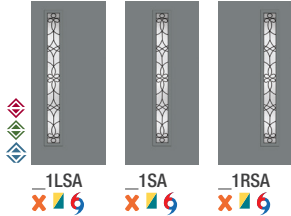

- ◆ FCM = Mahogany-Grained Fiberglass
- ◆ FC = Oak-Grained Fiberglass
- ◆ S = Smooth Fiberglass

Blackstone.

Crystalline.

Sedona

Salinas.

Avonlea.

Saratoga.

Riserva.