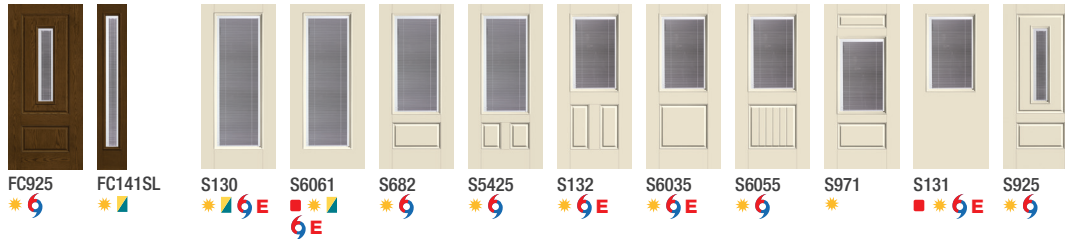

Internal Blinds

Fiber-Classic. Mahogany

Fiber-Classic. Oak

Smooth-Star.

Key

- No Stile Lines
- ★ Low-E Glass (LE)
- 6 WBDR Options
- 6 WBDR / HVHZ Options
- ⌋ Flat Lite Frame
- ▲ NEW Scrolled & Flat Advanta Lite Frame
- E Elevated 10" Bottom Rail Options

Optional Dentil Shelves**

4-Block Dentil Shelf
Available for all Craftsman-style Fiber-Classic Mahogany Collection doors.

4-Block Dentil Shelf
Available for all Craftsman-style Smooth-Star doors.

Privacy & Textured Glass Options