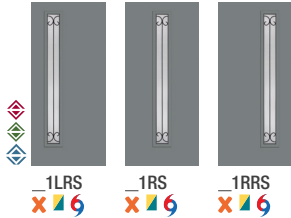

- ◆ FCM = Mahogany-Grained Fiberglass
- ◆ FC = Oak-Grained Fiberglass
- ◆ S = Smooth Fiberglass

Blackstone.

Crystalline.

Sedona

Salinas.

Avonlea.

Saratoga.

Riserva.