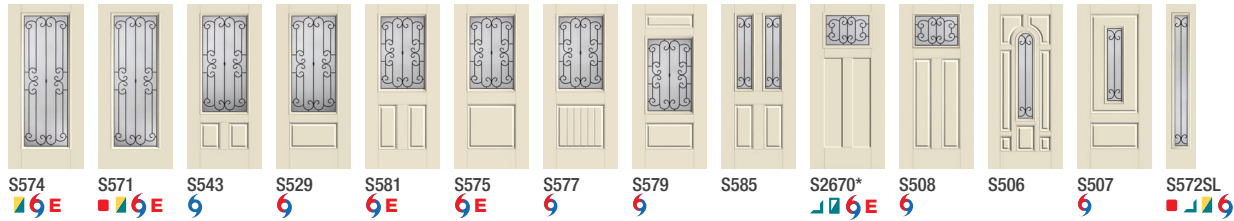

Smooth-Star.

S574 S571 S543 S529 S581 S575 S577 S579 S585 S2670* S508 S506 S507 S572SL