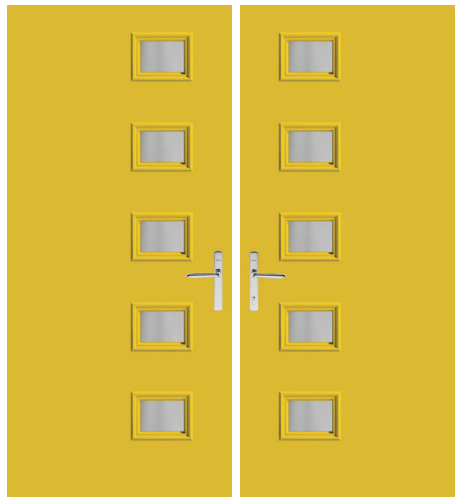

Fiber-Classic.
Mahogany

FCM1000

Fiber-Classic. Oak

FC60 1000

Smooth-Star.

S200 S210 S100

Pulse® See available door options on page 36.