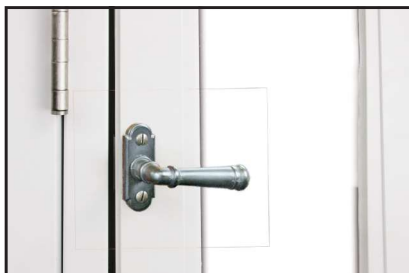

Made to Fit

Now available - retro sized patio units with sidelites in all configurations.

Performance you can count on all in a high performance system with high performance low-E glass.

Victorian

Georgian