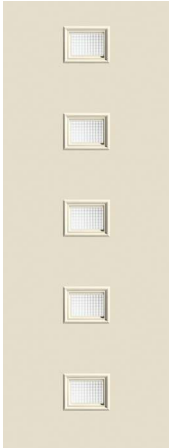

Smooth-Star Collection Pulse Designs

- Sleek, modern designs to suit contemporary home styles, and lend retro appeal to mid-century modern homes
- Available door sizes and glass options may vary based on door style and material choice.

S85XG, S85XJ
Geometric*,
Chinchilla
2/6, 2/8, 3/0
3/6 x 8/0