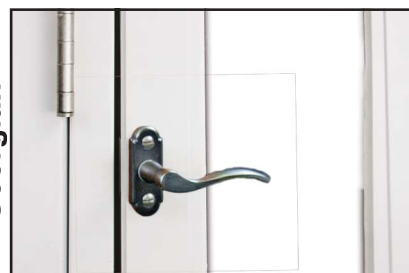

Clearview RS Series

In a few short days, Clearview RS (Retro Sized) units are assembled and ready to replace that old aluminum sliding glass door. See dimensional data page at the end of this section for sizing information.

Casement Options

Locking latches top and bottom come in your choice of white or brown for swing-in sidelites

Casement cranks available in white or bronze for swing-out sidelites.

Made to Fit

Now available - retro sized patio units with sidelites in all configurations.

Performance you can count on all in a high performance system with high performance low-E glass.

Georgian