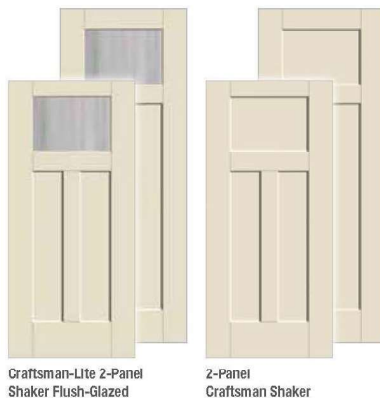

S84RXC
Chord
2/6, 2/8, 3/0
3/6 x 8/0

Craftsman-Lite 2-Panel
Shaker Flush-Glazed

2-Panel
Craftsman Shaker

A transitional update to the historic Shaker: Shaker-style doors and sidelites feature flush recessed panels delivering a simple design for homes that take design cues from Farm architectural elements, Shaker-style doors e between yesterday's styles and today's tren