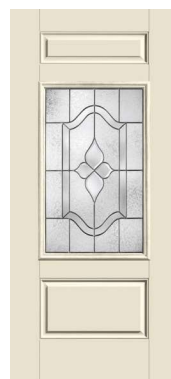

S37
Brushed Nickel
Concorde
3/0 x 6/8