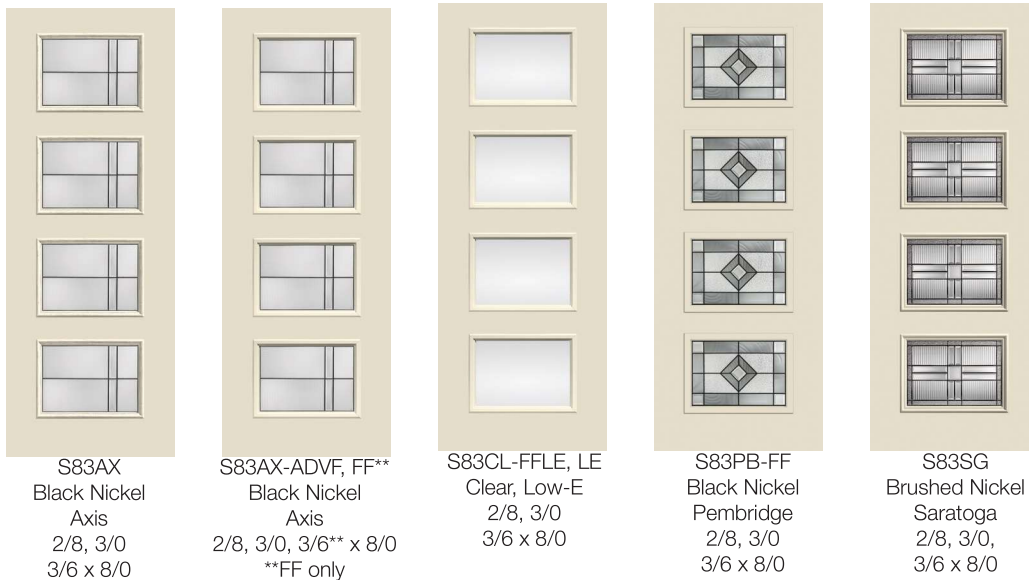

S81XE-ADVF, FF
Satin Etch
2/6, 2/8, 3/0
3/6** x 8/0
**FF only

*=Glass in Picture

Smooth-Star Collection Pulse Designs

- Sleek, modern designs to suit contemporary home styles, and lend retro appeal to mid-century modern homes
- Available door sizes and glass options may vary based on door style and material choice.