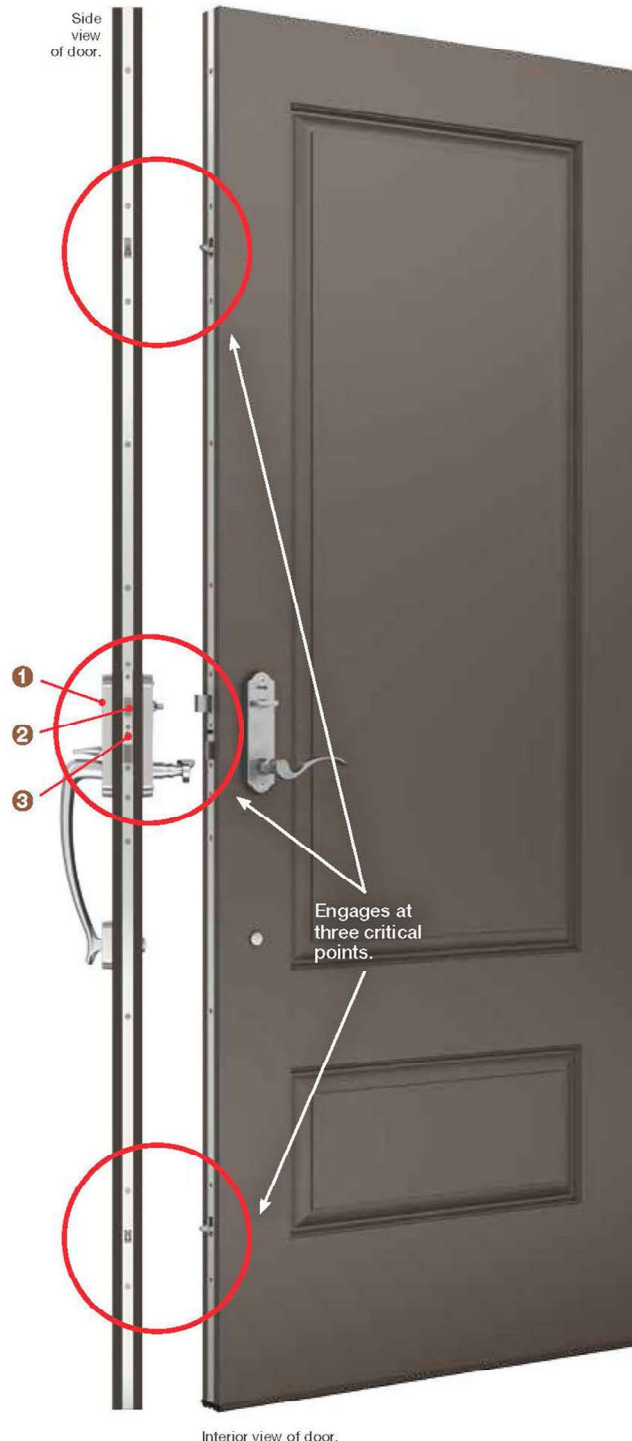

Multi-Point Locking System

- MPLs add greater security
- Stability for enhanced door system performance
- Stainless steel construction resists rust and corrosion

Hardware

Multi-Point Locking Systems (MPLS) (Recommended)

Engages the door and frame at three critical points from top to bottom for enhanced stability compared to traditional deadbolt assemblies. Features premium stainless steel construction that resists corrosion.

NEW Grip-Style MPLS

New grip-style handlesets offer an intuitive approach to the multi-point locking system with on-trend aesthetics. A simple 90-degree twist of the thumbturn (interior) or a key (exterior) is all it takes to engage the door frame at three points with no need to lift the handleset lever. An integrated mishandling device protects the door and frame from accidental damage. Features deadbolt located above handleset.

(Highly recommended for 8'0" fiberglass doors. Not recommended for steel doors. Strike plate package available. Active option only.)

Standard Door MPLS

Tongue
(For single door systems.)
Heights: 6'8"
7'0"
8'0"
Configurations:
Inswing
Outswing

1. 1 Self-lubricating locks.
2. 2 1" premium stainless steel deadbolt.
3. 3 Integrated mishandling device.