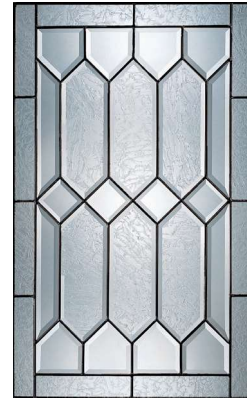

Crystalline

Crystalline Glass sparkles with beveled, clear and crystalline glue chip glass that's combined to create this diamond design. Accent this design with your choice of Brushed Nickel (1C) or Black Nickel (1D) caming.

Glass Privacy Rating: 7.