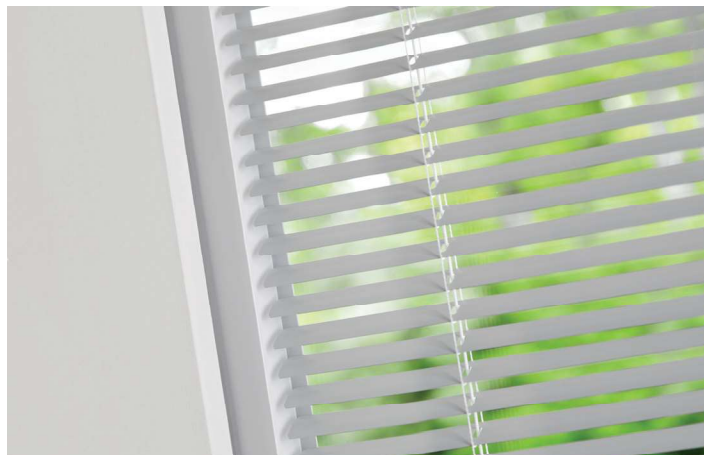

Flush Glazed Mini Blinds