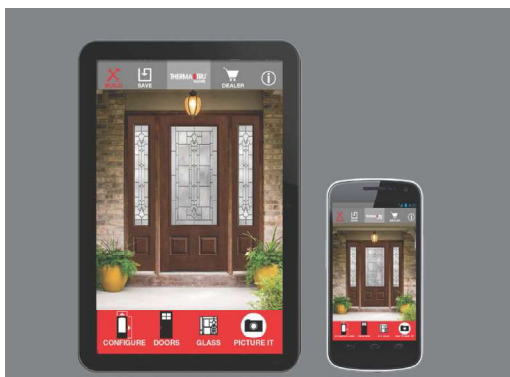

CCW903*
All Panel
3/0 x 6/8

CCW8903*
All Panel
3/0 x 8/0

The DoorWays™ App from Therma-Tru

Available on the App Store™ and the Google Play™ Store, the DoorWays App offers you a quick, easy-to-use tool that helps guide homeowners through the door buying process.