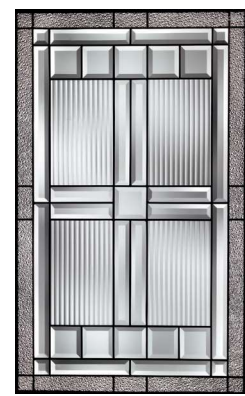

Saratoga

Saratoga's design blends diamond, clear bevel and reed glass in a distinctly original pattern. Detailed in Brushed Nickel (1C) or Black Nickel (1D) coming.

Glass Privacy Rating: 7.